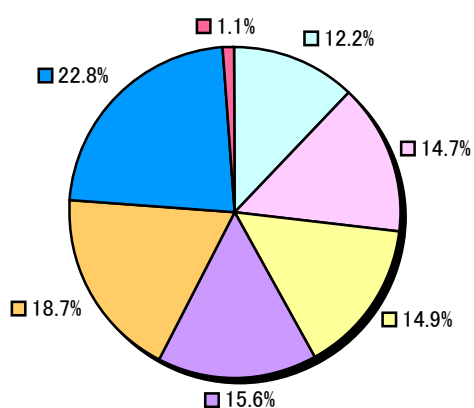

Performance by Segment

CONSOLIDATED SALES BY BUSINESS

(Consolidated as of March 2011)

Machine tools	39,583 million Yen	12.2%
Industrial systems	47,644 million Yen	14.7%
Industrial tools	48,172 million Yen	14.9%
Housing equipment	50,645 million Yen	15.6%
Home products	60,455 million Yen	18.7%
Int. Operations	73,697 million Yen	22.8%
Others	3,504 million Yen	1.1%
TOTAL	323,703 million Yen	

OVERSEAS SALES TURNOVER BY REGION:

(Consolidated as of March 2011)