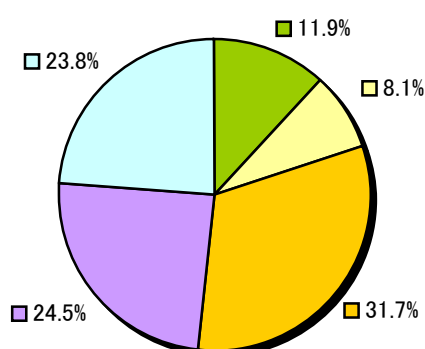

S.E.(JAPAN)	9,099 million Yen	11.9%
U.S.A & EUROPE	6,183 million Yen	8.1%
EAST ASIA	24,236 million Yen	31.7%
ASEAN	18,688 million Yen	24.5%
CHINA	18,204 million Yen	23.8%
TOTAL	76,410 million Yen