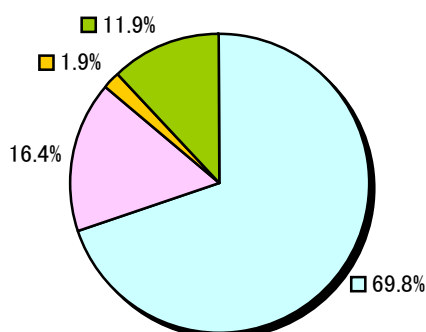

OVERSEAS SALES TURNOVER BY PRODUCTS:

(Consolidated as of March 2011)

Machine tools	53,362 million Yen	69.8%
Ind.Equipment & Tools	12,513 million Yen	16.4%
Electronic equipment	1,436 million Yen	1.9%
System engineering	9,099 million Yen	11.9%
TOTAL	76,410 million Yen